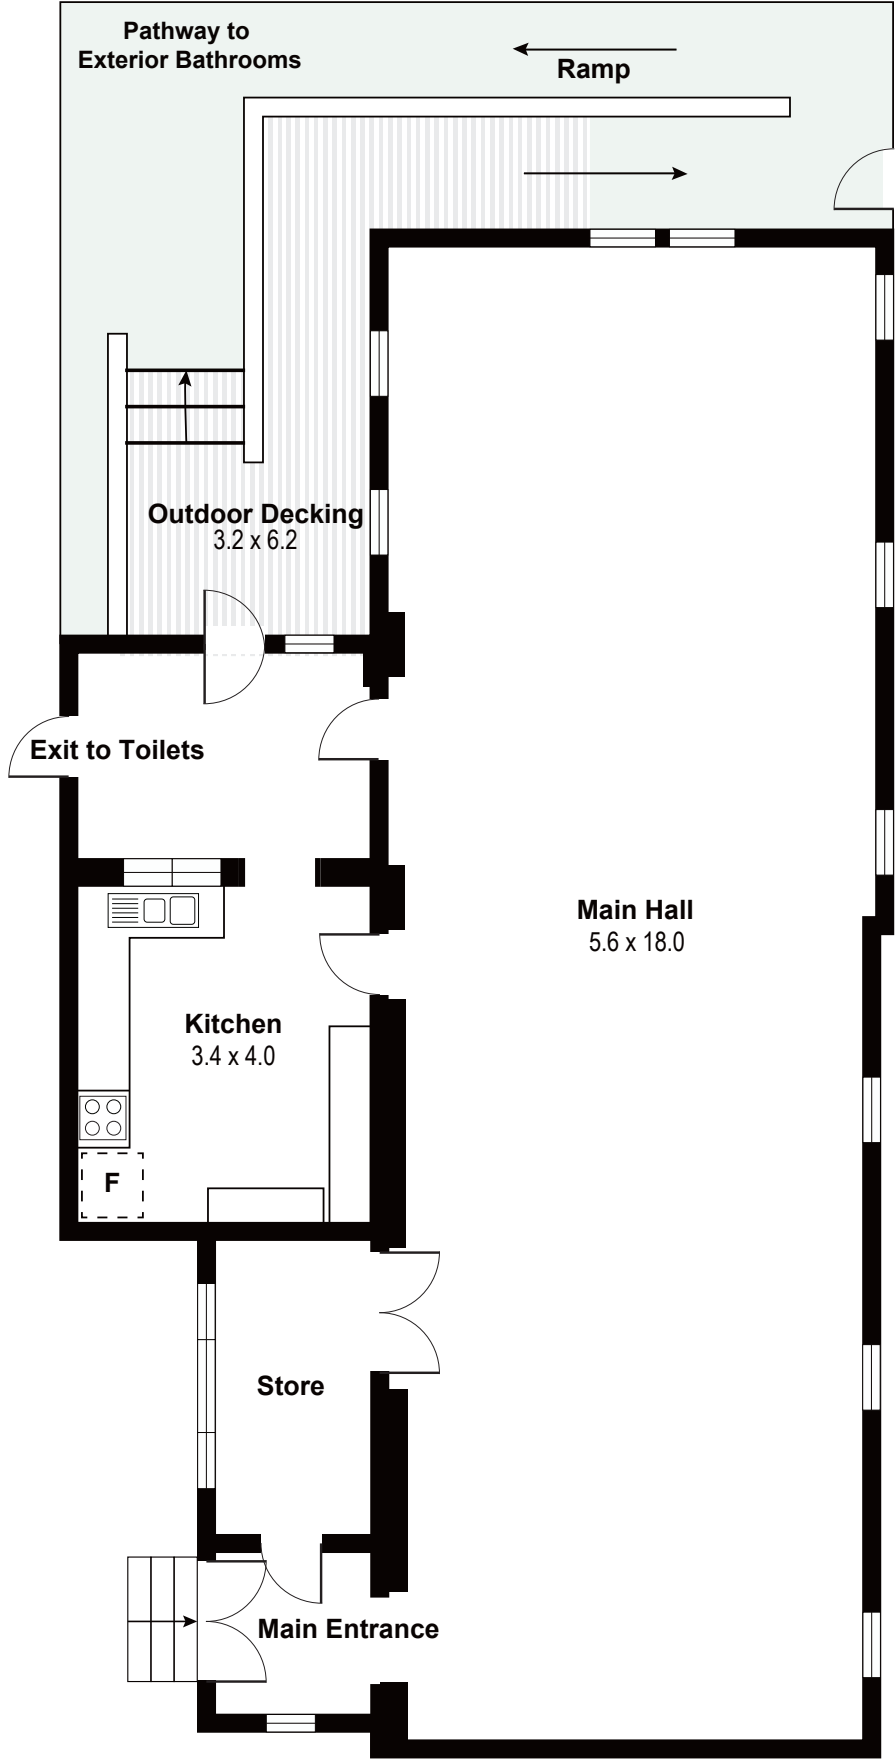

Floorplan Scale Bar (m)

**APPROXIMATE AREAS**

Internal Living 140 sqm

Deck 16 sqm

**Total 156 sqm**

# The Gonyah

Whilst every attempt has been made to ensure the accuracy of the floor plan contained here, measurements are approximate and no responsibility is taken for any error, omission or misstatement. This plan is for illustrative purposes only and should be used as such by any prospective purchaser or tenant.