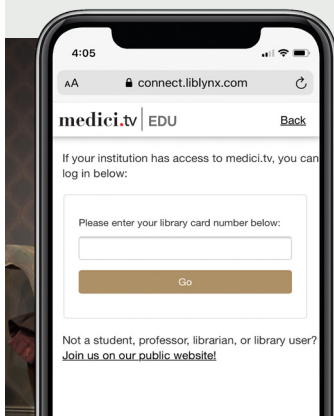

Need more help?

Join Woollahra Libraries staff for a free 20 minute one-on-one **Tech Connect** session. Bookings essential. For more information call 9391 7100.