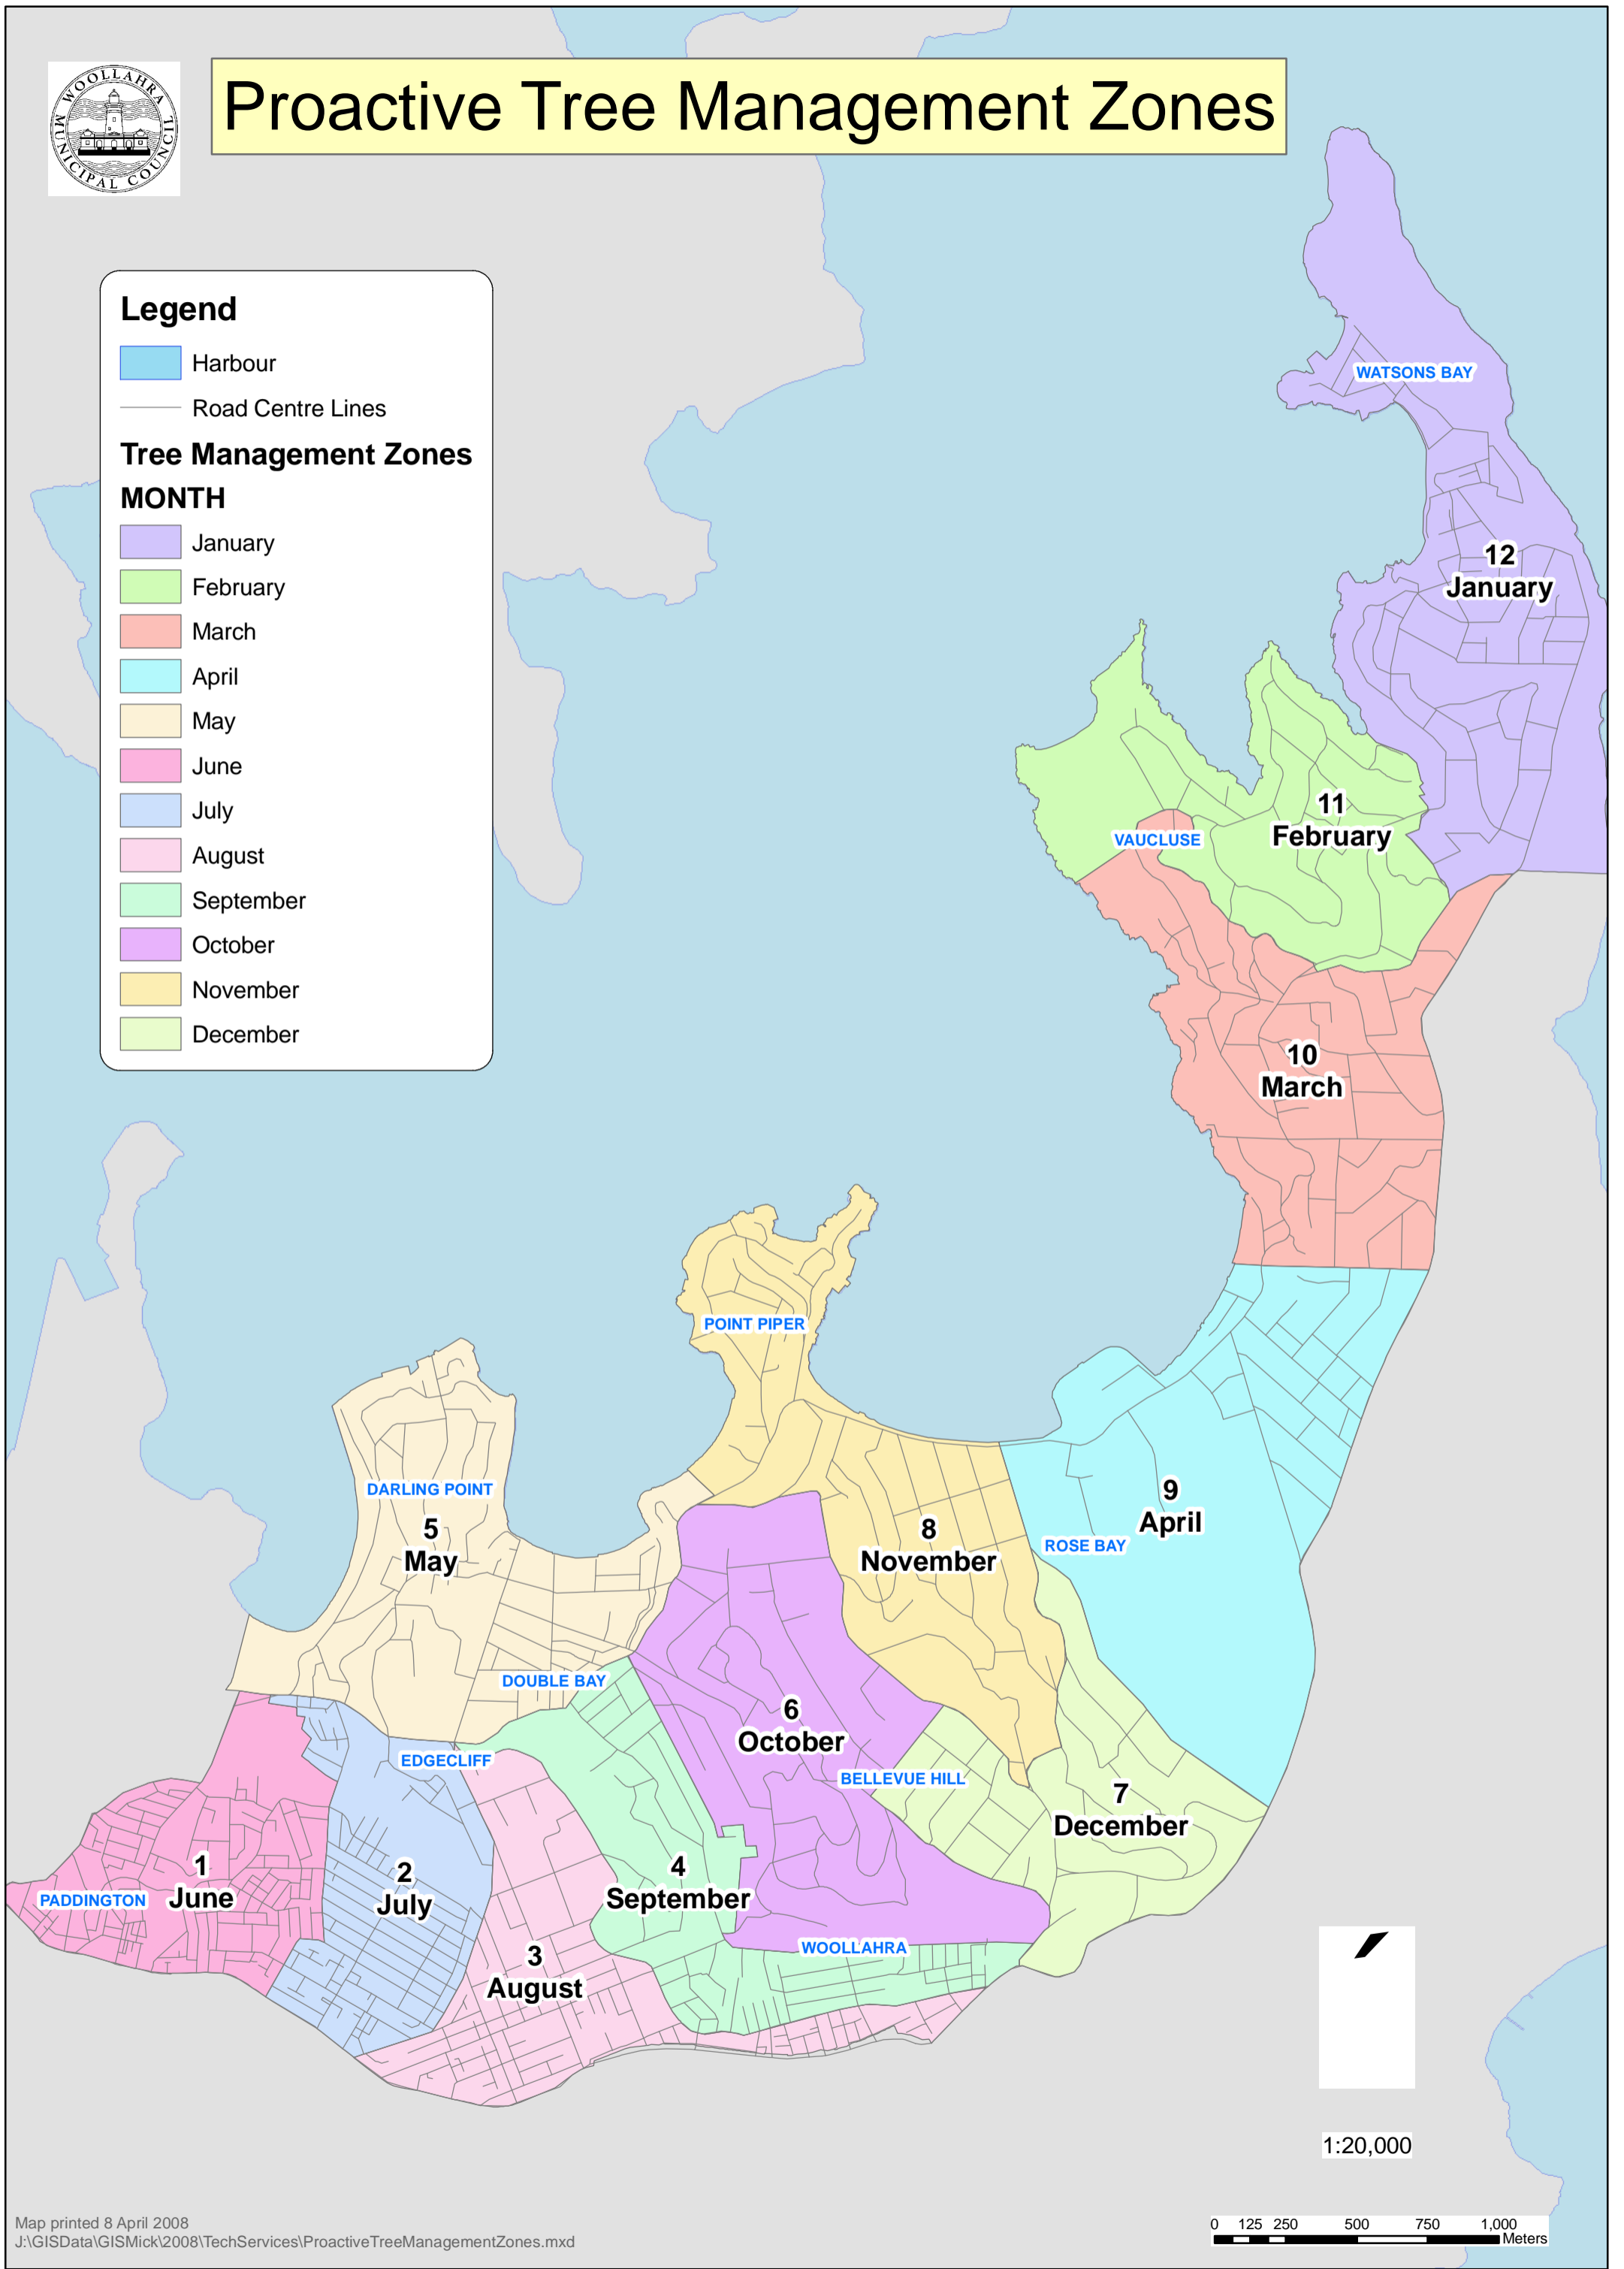

Proactive Tree Management Zones

Legend

- Harbour
- Road Centre Lines

Tree Management Zones

MONTH

- January
- February
- March
- April
- May
- June
- July
- August
- September
- October
- November
- December

1:20,000