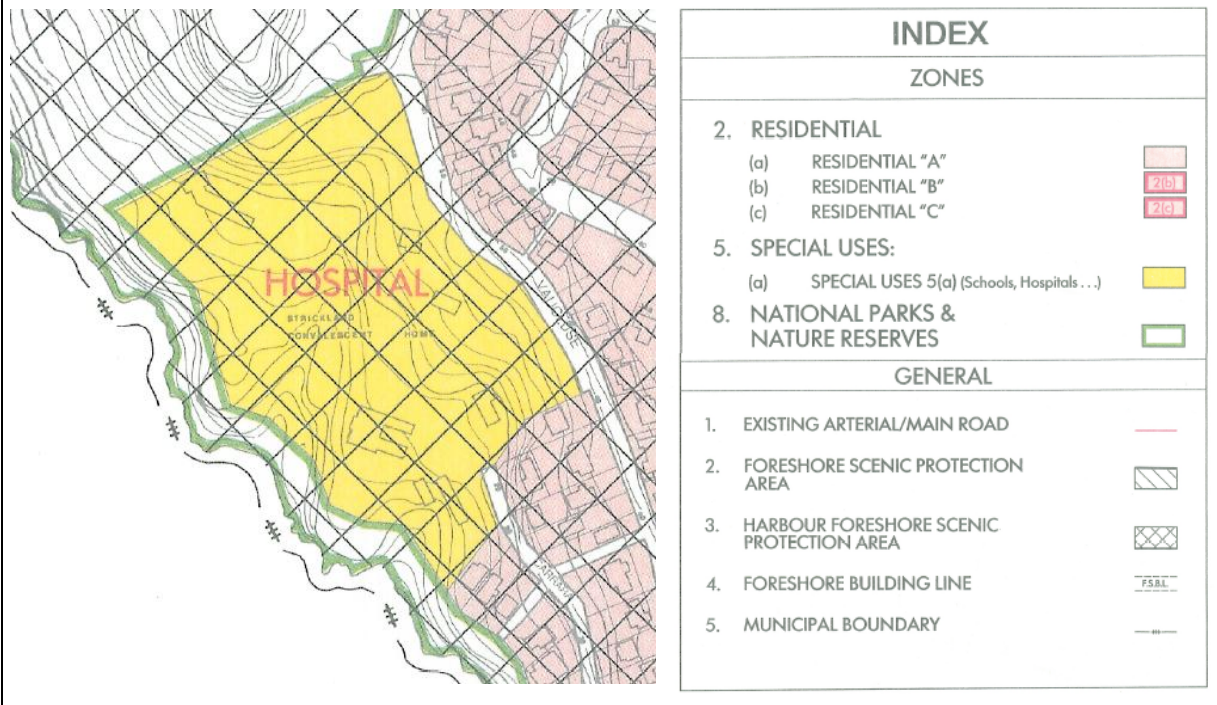

## MAP EXTRACTS FROM WLEP 27

Woollahra Local Environmental Plan No. 27 (WLEP 27) applies to Strickland House, Vaucluse. WLEP 27 is supported by five maps. However, there are only two maps that contain controls that apply to Strickland House. The relevant maps are:

### Land Use Map

Extract from Woollahra LEP 27 Land Use Map

### Items of Environmental Heritage Map

Extract from Woollahra LEP 27 Items of Environmental Heritage Map