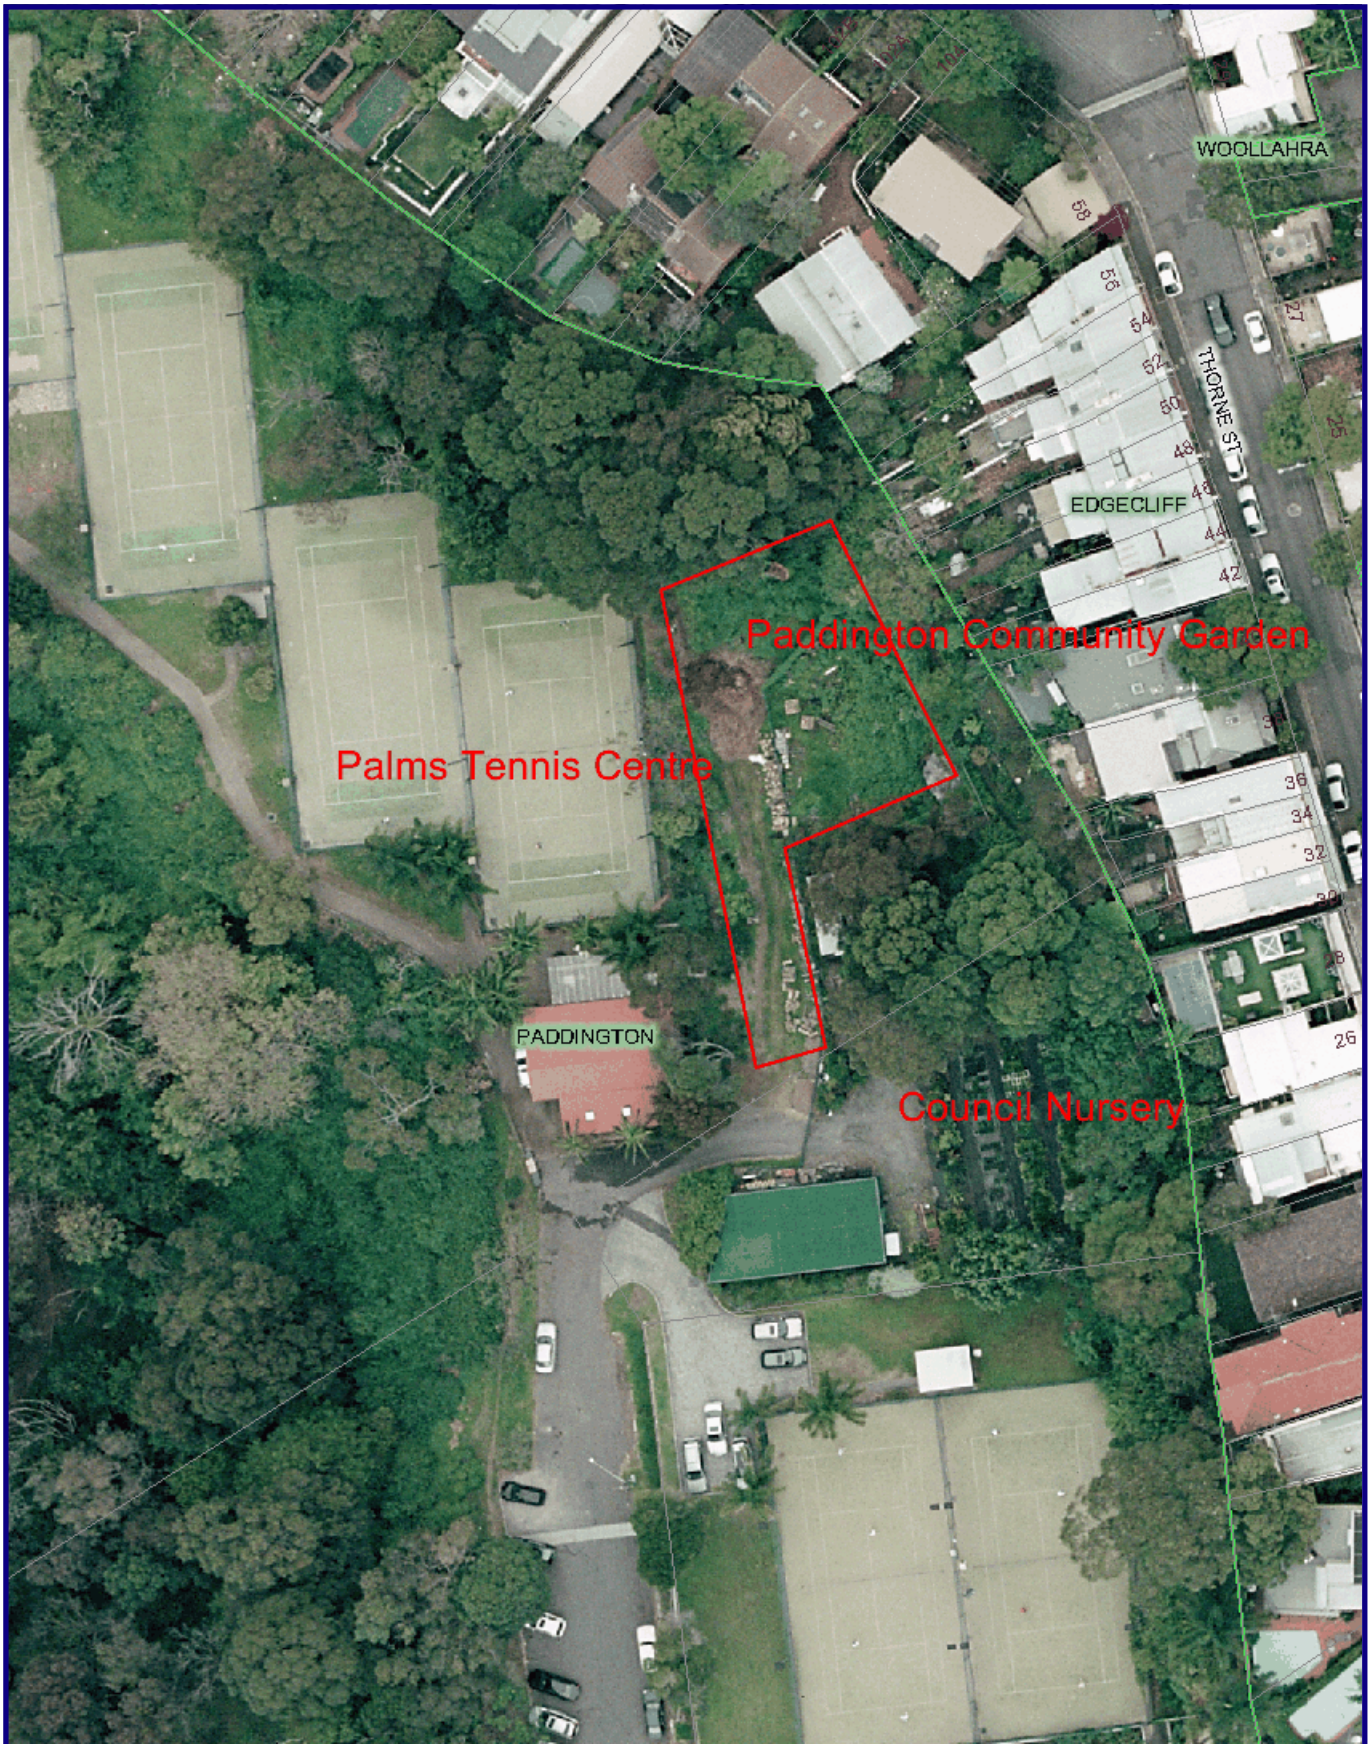

Paddington Community Garden

Aerial View

Scale = 1:697

Metres 10 20 30 40

5/05/2008

paulf